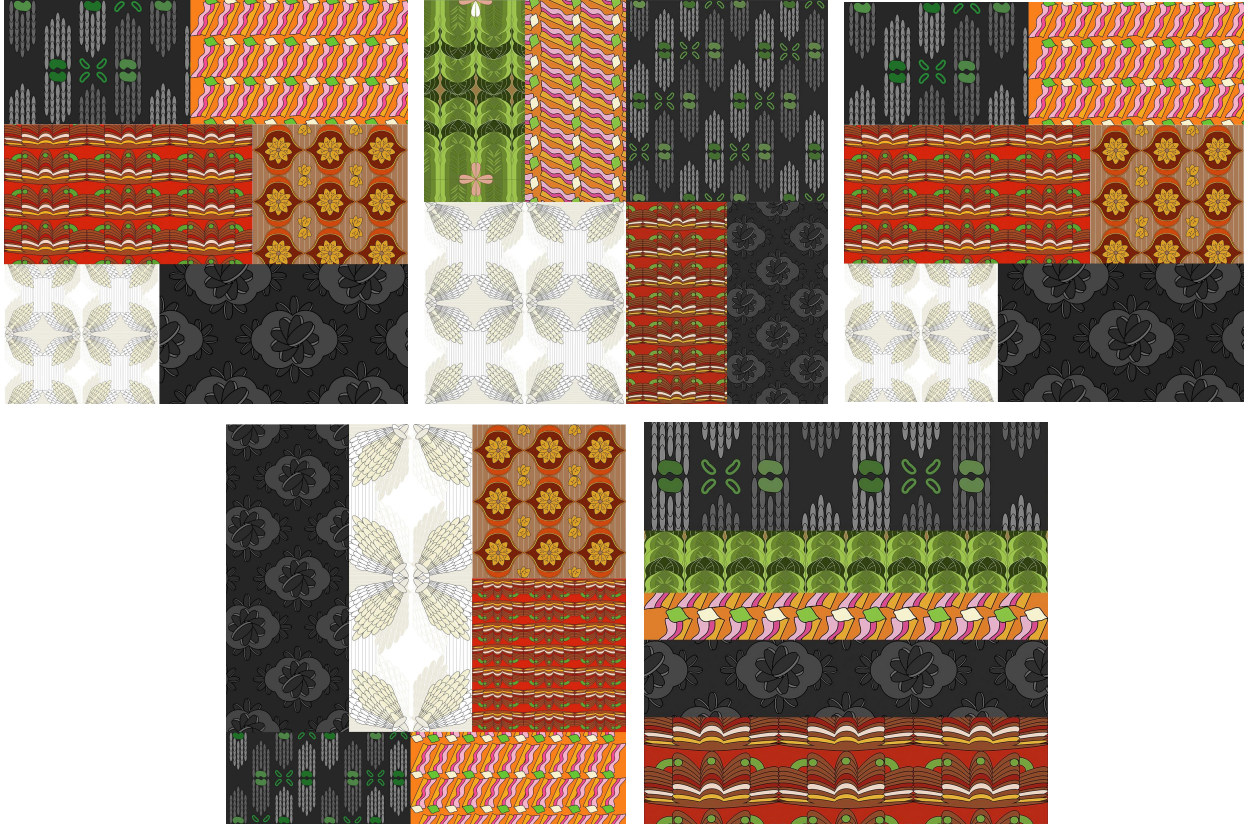

Commissioner

Michelle Lisa Polissaint x Commissioner

Your Commissioned Work

comes manje
February 2022
10 x 10"

Digital printed fabric and thread

Five editions of 10
Certificate of Authenticity Included
michellelisap.com